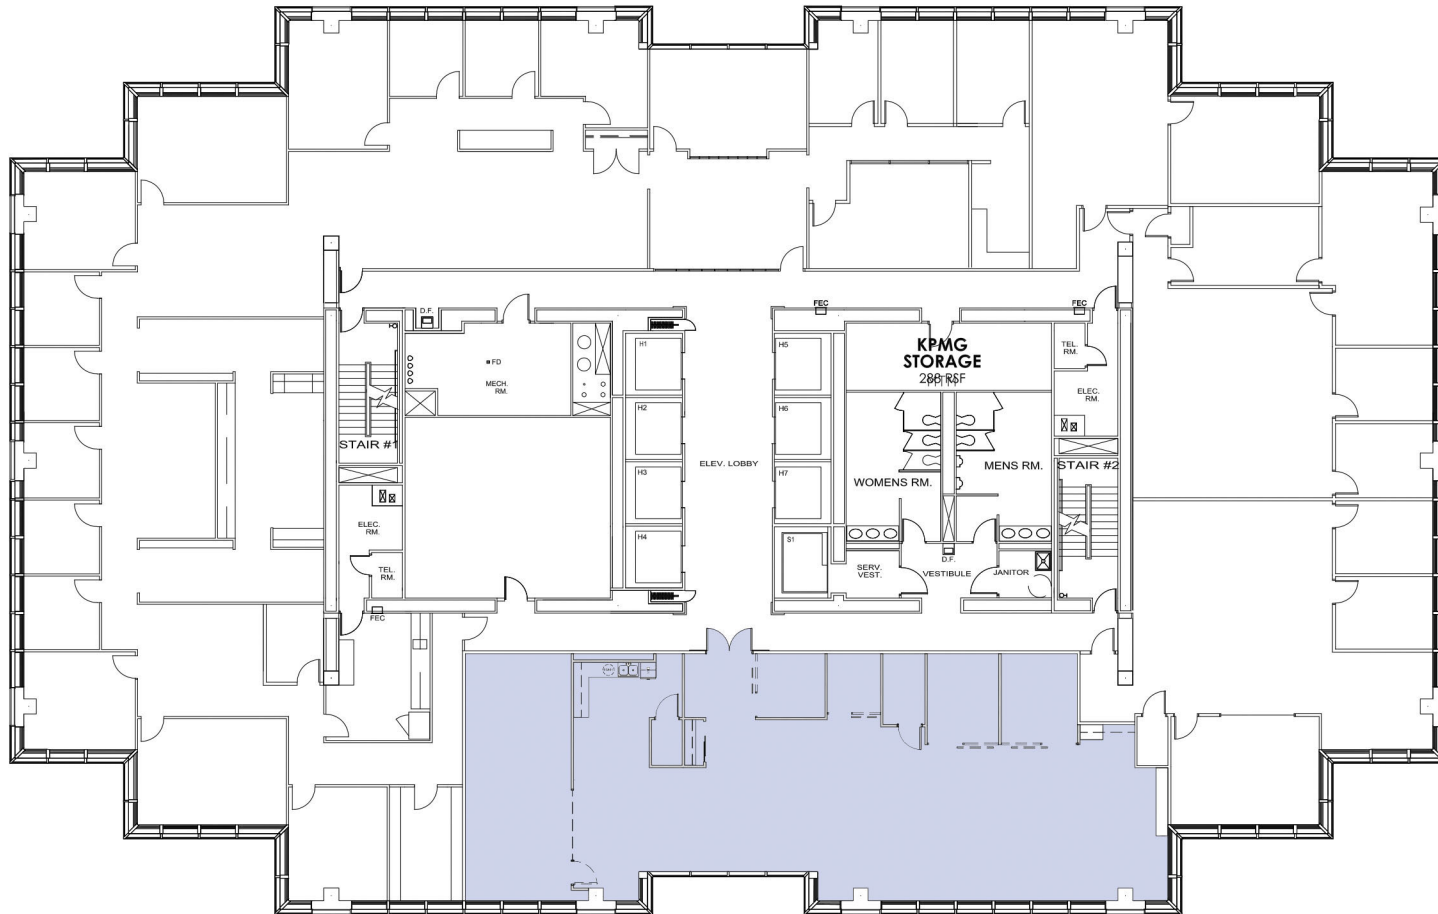

# Salesforce Tower

MANAGED BY:

**SUITE 4450  
AVAILABLE  
3,571 SF**